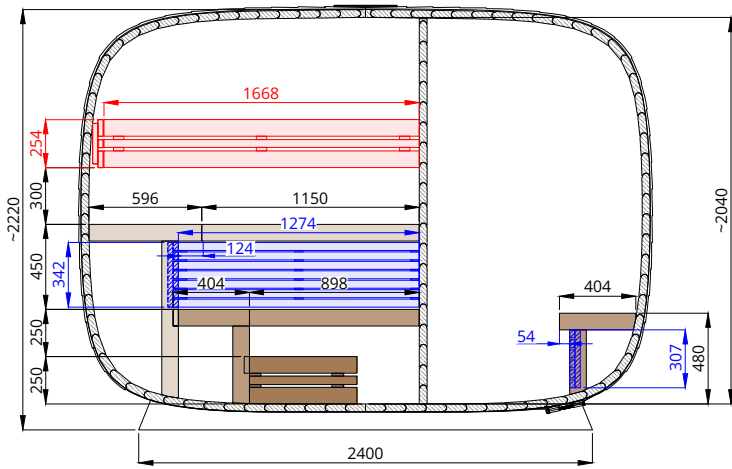

Round Cube DOUBLE MIRROR 2.6 Scale 1:40

Bottom view

Front view

Back view