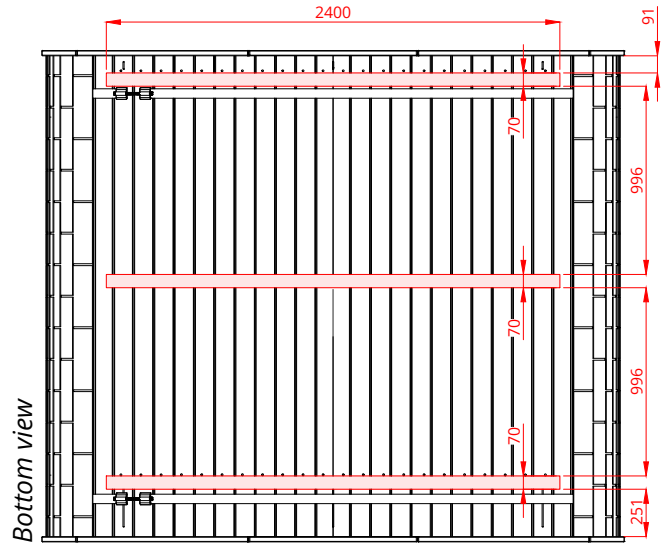

Round Cube DOUBLE MIRROR 2.6 Scale 1:40

Bottom view

Front view

Back view