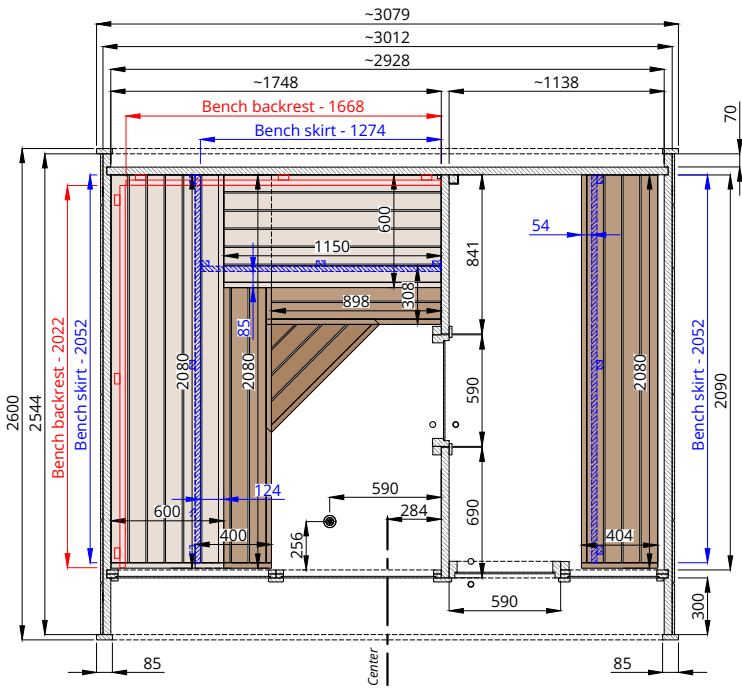

Round Cube DOUBLE MIRROR 2.6 Scale 1:40

Bottom view

Front view

Back view