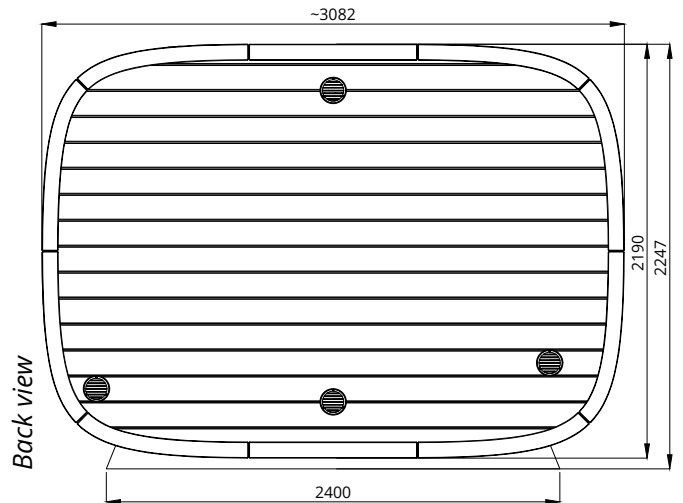

Round Cube DOUBLE MIRROR 2.6 Scale 1:40

Bottom view

Front view

Back view