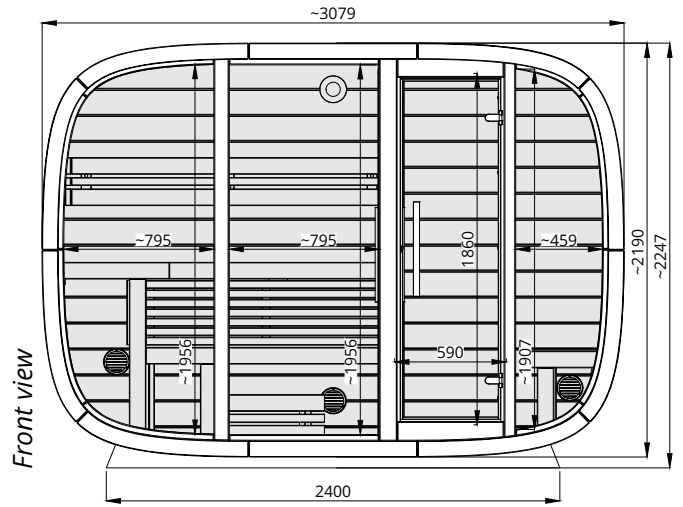

Round Cube DOUBLE MIRROR 2.6 Scale 1:40

Bottom view

Front view

Back view